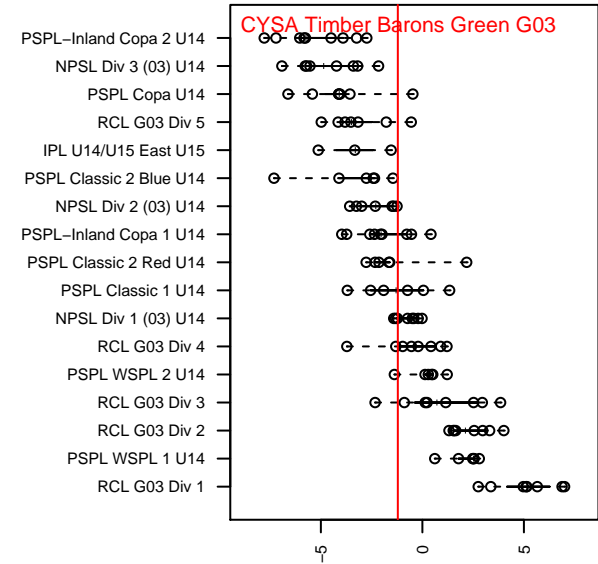

# CYSA Timber Barons Green G03

Cowlitz Youth Soccer Assoc.  
 Kelso, WA  
 G03 total strength=1076  
 attack=2.73 defense=2.49  
 fall league = PTT G03 Div 1 Red  
 spr league = Spr OYS G03 Div 1 Red

alt names used:  
 CYSA Timber Barons G03  
 Timber Barons (Waddell)  
 Timber Barons '03  
 Timber Barons 03G  
 Timber Barons 03G

Venues played:  
 2016 Capital Cup GU14  
 2016 Cowlitz Kickoff GU14  
 2016 Summer Slam Plat/Gold/Silver/Bronze U1  
 2016 PTT G03 Division 1 Red  
 2016 Spr OYS G03 Division 1 Red

**CYSA Timber Barons Green G03**  
 Dots are actual minus expected GF (blue circles) and GA (red triangles).  
 Blue line is smoothed change in attack strength. Red is smoothed change in defense strength.

**attack and defense variance (black dot)  
relative to other teams  
and top 10 in region**

**attack and defense rating  
relative to others at age  
and all opponents in last 13 months**

**Performance relative to 13 month average**